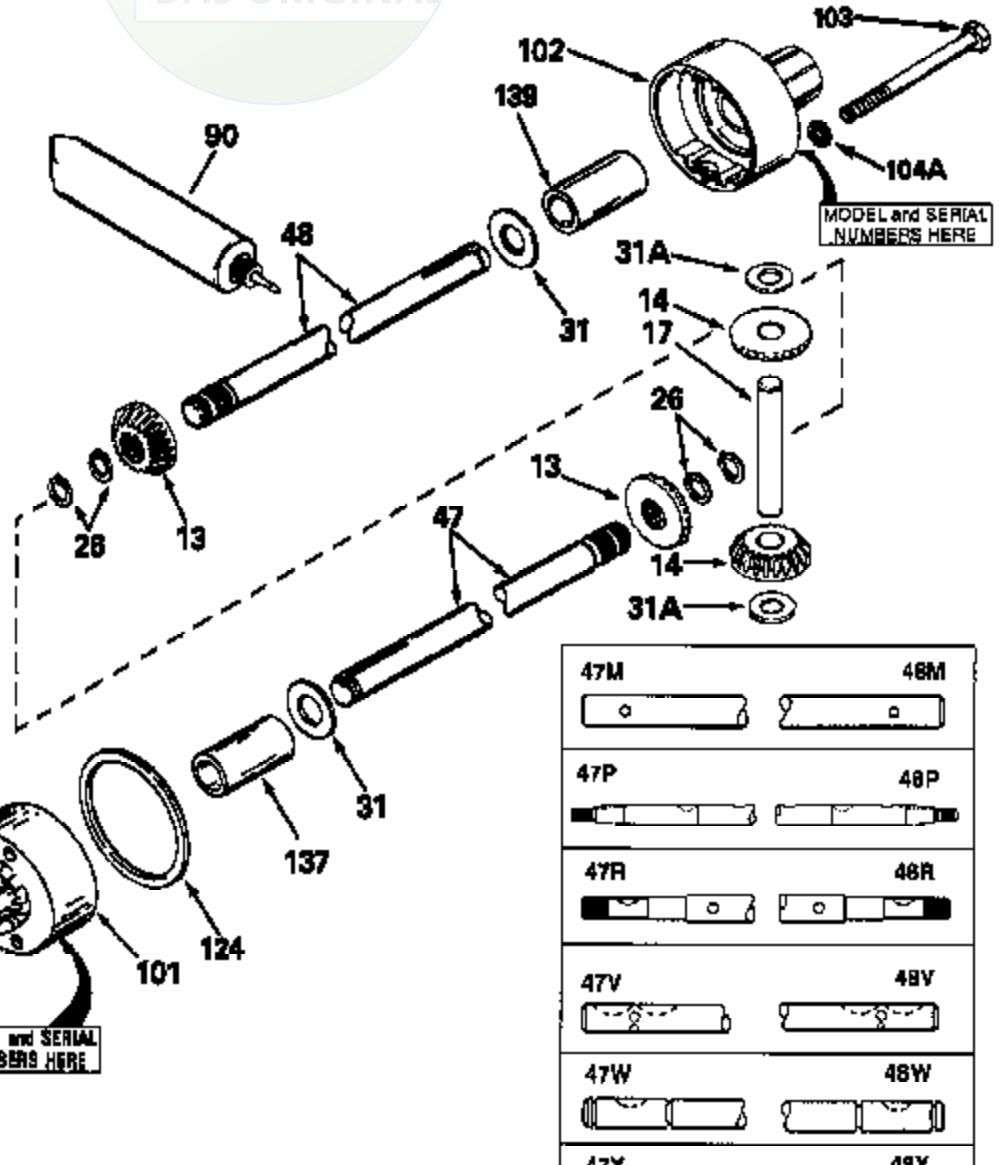

JOIST

SICHER IST DAS:
DAS ORIGINAL

47	48
47A	48A
47B	48B
47C	48C
47D	48D
47E	48E
47H	48H
47L	48L

47M	48M
47P	48P
47R	48R
47V	48V
47W	48W
47X	48X

Ref #	Part Number	Qty	Description
13	778067		Gear, Bevel (16 teeth)
14	778068		Gear, Pinion (16 teeth)
17	786040		Pin, Drive
26	792018		Ring, Retaining
31	780001		Washer (3/4" ID x 1-1/2" OD x 1/16" t hick)
31A	780096		Washer, Thrust
47E	774320		Axle (8-23/32" long)
48E	774321		Axle (18-7/32" long)
82	786043		Sprocket. No Teeth 54. O.D. 8.823
82	786051		Sprocket. No Teeth 60. O.D. 9.841
82	786070		Sprocket. No Teeth 48. O.D. 7.920
82	786041A		Sprocket. No Teeth 45. O.D. 7.389
82	786042	100-169	Sprocket. No Teeth 40. O.D. 6.650
90	788067B	Peerless	Grease (32 oz. bottle Bentonite greas e)
101	774073		Differential Carrier Hsg (Incl. 137)
102	774073		Differential Carrier Hsg (Incl. 139)
103	792041		Screw, 5/16-18 x 3-3/4"
104A	792061		Washer, Flat, 5/16"
104	792042		Nut, Lock, 5/16-18 (Use as required)
137	780077		Bushing (3/4" ID x 1-1/16" OD x 2-1/1 6" long)
139	780077		Bushing (3/4 ID x 1-1/16" OD x 2-1/16 " long)